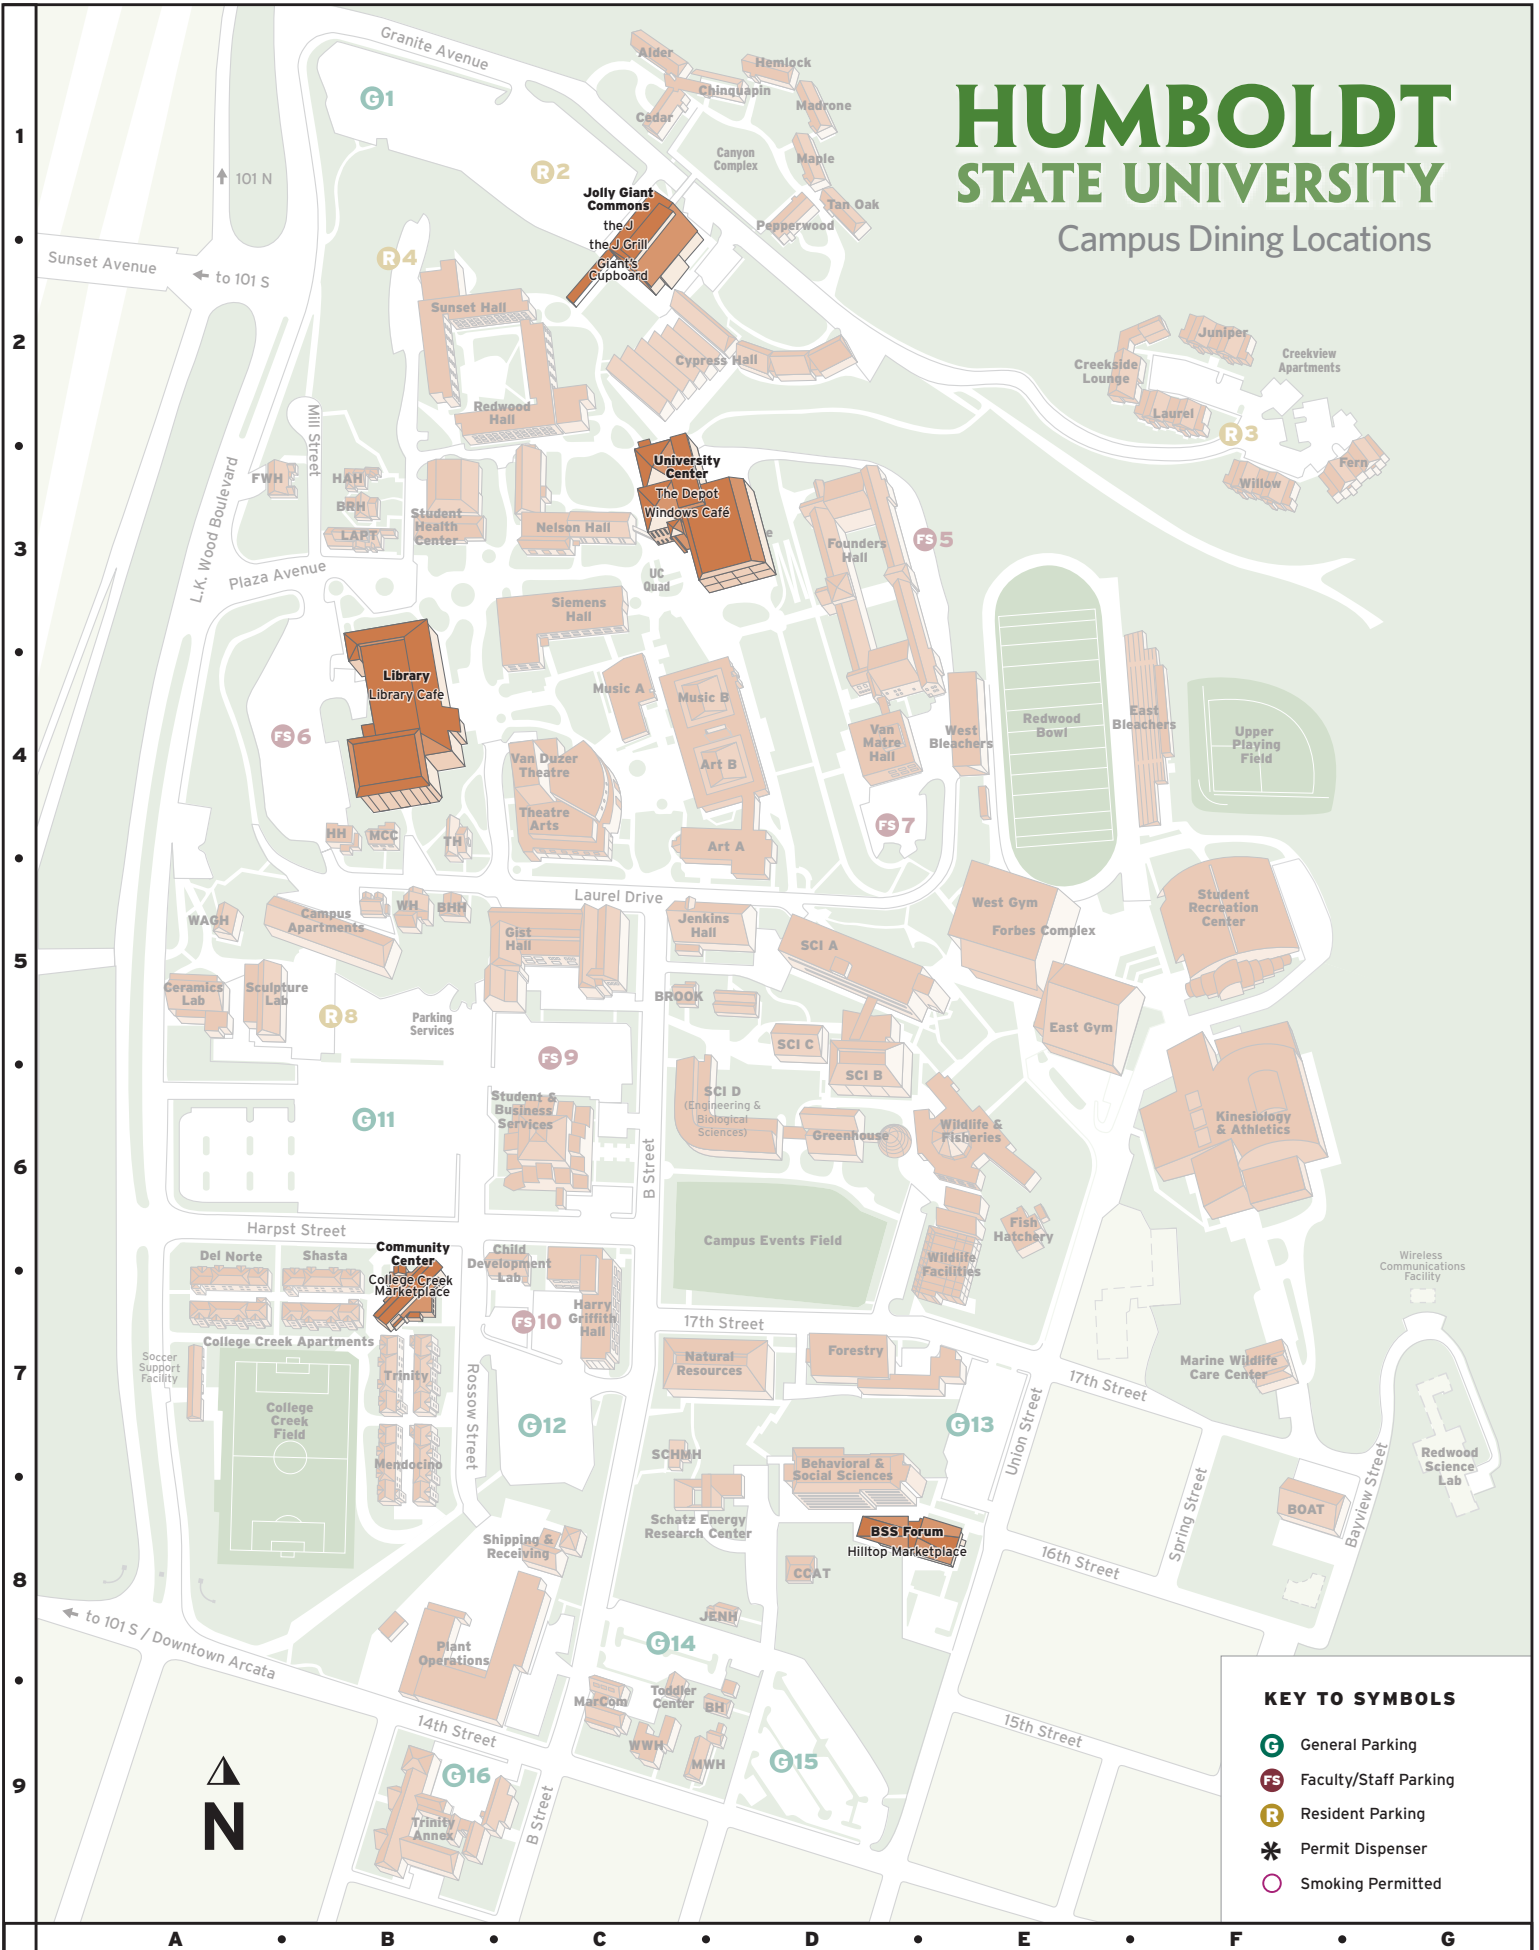

HUMBOLDT STATE UNIVERSITY

Campus Dining Locations

KEY TO SYMBOLS

- ⊙ General Parking
- ⊙ FS Faculty/Staff Parking
- ⊙ R Resident Parking
- * Permit Dispenser
- ⊙ Smoking Permitted